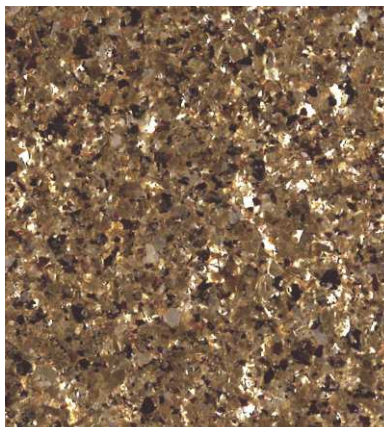

**AMBER**

**GOLD**

**MIDNIGHT**

**AUTUMN**

**RUM**

**SILVER**

**NICKEL**

**GLIMMER**

**TORTOISE SHELL**

The samples shown contain metallic flakes and are only close approximations and should not be used for specification purposes. Contact Dur-A-Flex to obtain actual samples for best color selection.