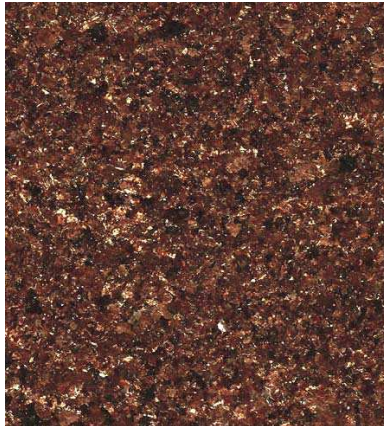

**AMBER**

**GOLD**

**MIDNIGHT**

**AUTUMN**

**RUM**

**SILVER**

**NICKEL**

**GLIMMER**

**TORTOISE SHELL**

The samples shown contain metallic flakes and are only close approximations and should not be used for specification purposes. Contact Dur-A-Flex to obtain actual samples for best color selection.