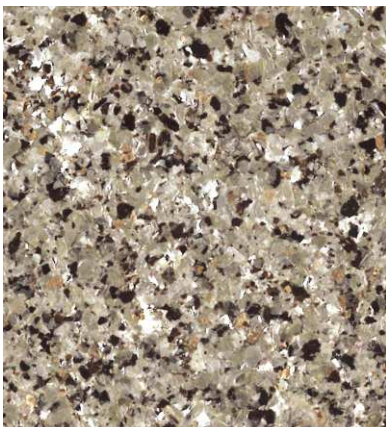

**AMBER**

**GOLD**

**MIDNIGHT**

**AUTUMN**

**RUM**

**SILVER**

**NICKEL**

**GLIMMER**

**TORTOISE SHELL**

The samples shown contain metallic flakes and are only close approximations and should not be used for specification purposes. Contact Dur-A-Flex to obtain actual samples for best color selection.