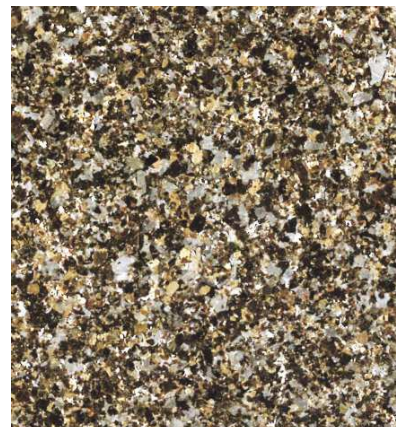

**AMBER**

**GOLD**

**MIDNIGHT**

**AUTUMN**

**RUM**

**SILVER**

**NICKEL**

**GLIMMER**

**TORTOISE SHELL**

The samples shown contain metallic flakes and are only close approximations and should not be used for specification purposes. Contact Dur-A-Flex to obtain actual samples for best color selection.