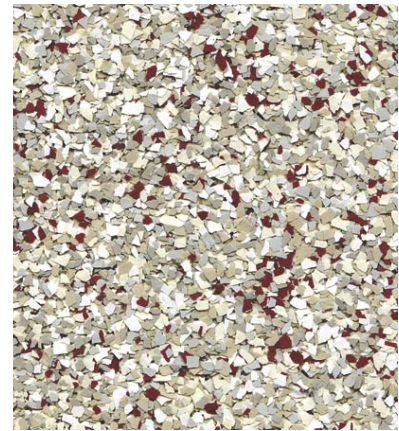

SHALE

DUR-A-FLEX

ACADIA

DUR-A-FLEX

OLIVE STONE

RED ROCK

DUR-A-FLEX

GALAXY

DUR-A-FLEX

TUSCANY

OCEAN

DUR-A-FLEX

SEA GLASS

DUR-A-FLEX

SAHARA

The samples shown are only close approximations and should not be used for specification purposes. Contact Dur-A-Flex to obtain actual samples for best color selection.