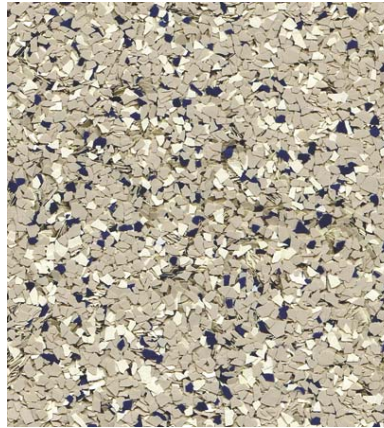

SHALE

DUR-A-FLEX

ACADIA

DUR-A-FLEX

OLIVE STONE

RED ROCK

DUR-A-FLEX

GALAXY

DUR-A-FLEX

TUSCANY

OCEAN

DUR-A-FLEX

SEA GLASS

DUR-A-FLEX

SAHARA

The samples shown are only close approximations and should not be used for specification purposes. Contact Dur-A-Flex to obtain actual samples for best color selection.