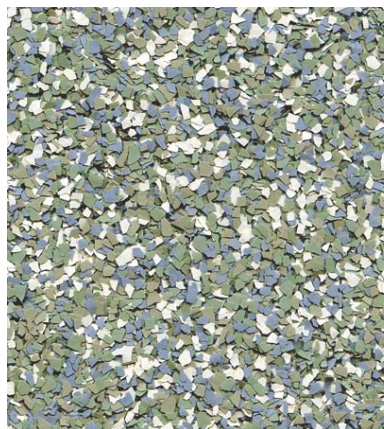

SHALE

DUR-A-FLEX

ACADIA

DUR-A-FLEX

OLIVE STONE

RED ROCK

DUR-A-FLEX

GALAXY

DUR-A-FLEX

TUSCANY

OCEAN

DUR-A-FLEX

SEA GLASS

DUR-A-FLEX

SAHARA

The samples shown are only close approximations and should not be used for specification purposes. Contact Dur-A-Flex to obtain actual samples for best color selection.