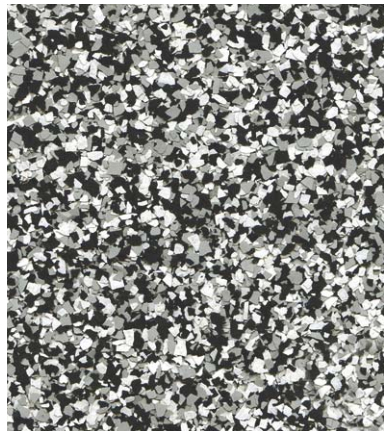

SHALE

DUR-A-FLEX

ACADIA

DUR-A-FLEX

OLIVE STONE

RED ROCK

DUR-A-FLEX

GALAXY

DUR-A-FLEX

TUSCANY

OCEAN

DUR-A-FLEX

SEA GLASS

DUR-A-FLEX

SAHARA

The samples shown are only close approximations and should not be used for specification purposes. Contact Dur-A-Flex to obtain actual samples for best color selection.